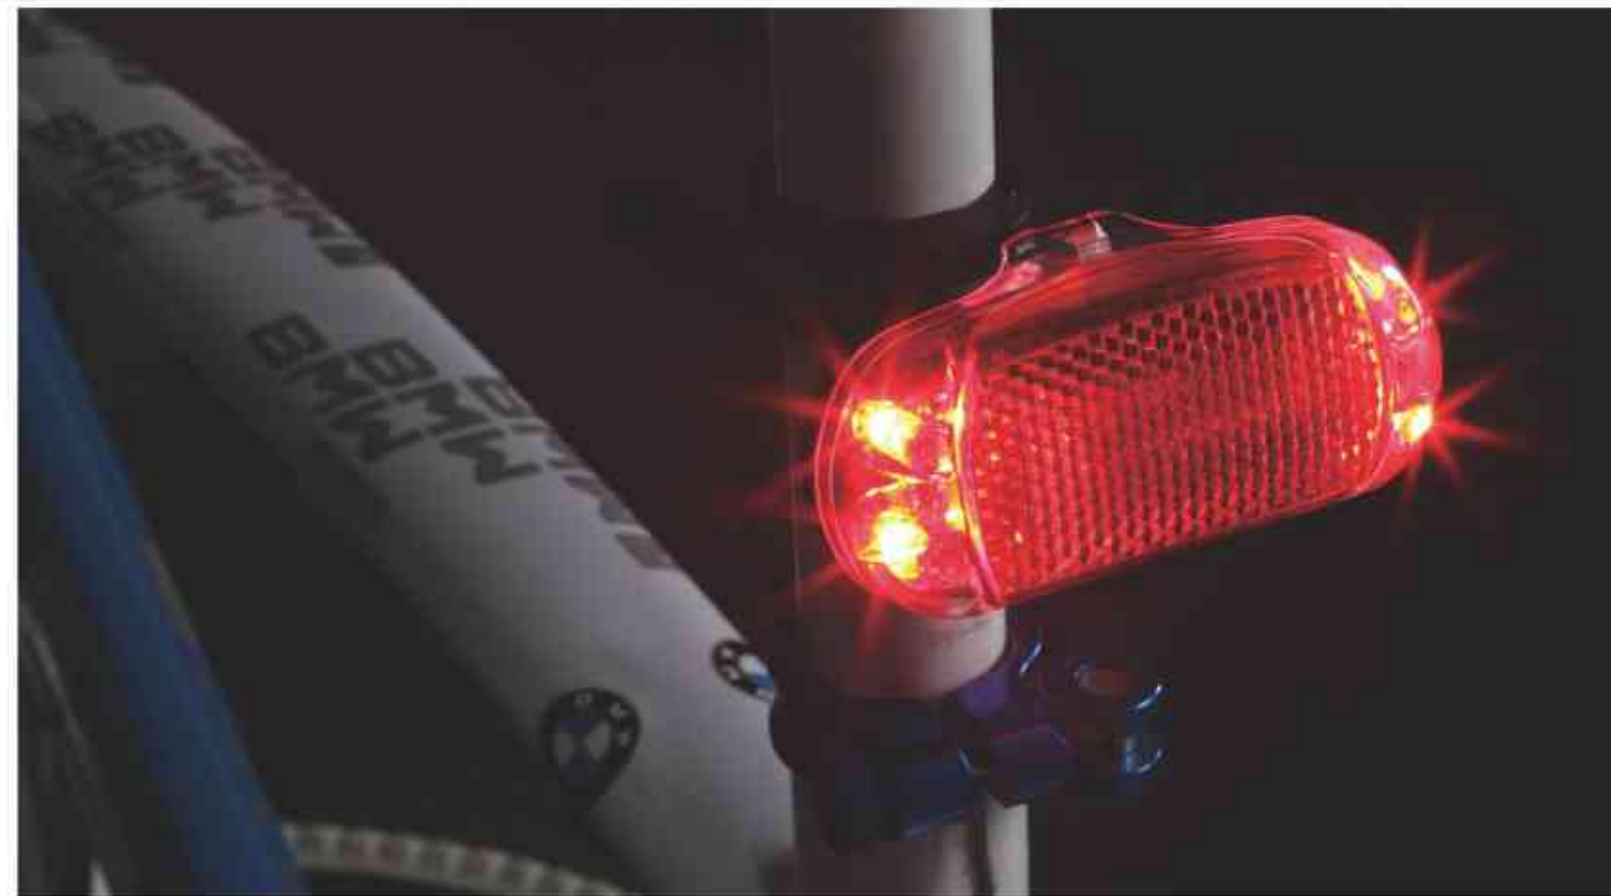

KS-BL236T

NEW

Bicycle front/tail light
Color:black
Bulb:COB white/red LED
Function:steady-flash-off
Battery:rechargeable 3.7v LI-ion 300mAh
Micro USB rechargeable

Collection

BICYCLE SAFETY LIGHT SERIES

KS-BL541F